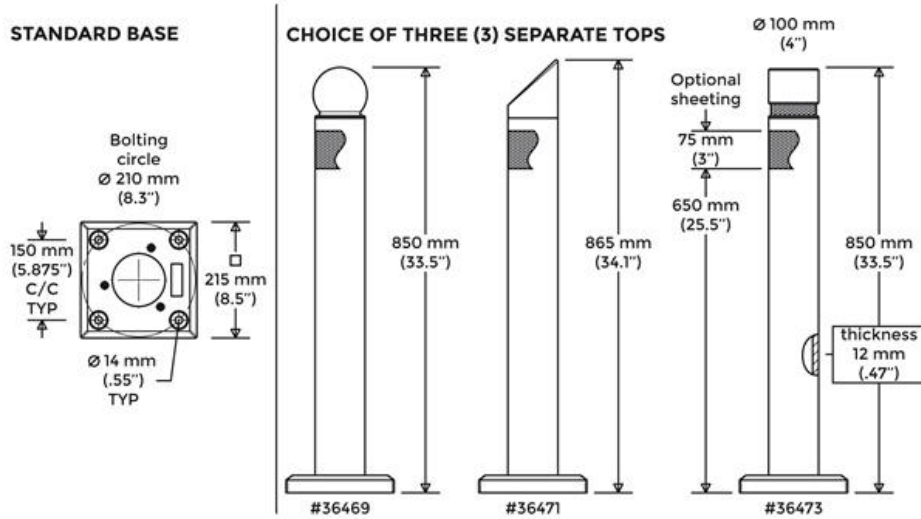

ROBUST, FLEXIBLE
POLYMER

DECORATIVE
VISUAL MARKER

SEVERAL TOPS
AVAILABLE

BOLLARDS

FLEXIBLE

TECHNICAL SPECIFICATIONS OF THE DECOFLEX FLEXIBLE DECORATIVE BOLLARD

Product Number	Description	Box : Dimension - Weight	HSS Code
Assembly kit			
#36469	100mm dia. x 34" BLACK DecoFlex Flexible Decorative Bollard, BALL Top c/w Square Base and Hardware 100mm dia. x 34"	Box of 5 units : 37 x 28 x 11 in – 450 lbs	3926.90
#36471	100mm dia. x 34" BLACK DecoFlex Flexible Decorative Bollard, MITTERED Top c/w Square Base and Hardware 100mm dia. x 34"	Box of 5 units : 37 x 28 x 11 in – 450 lbs	3926.90
#36473	100mm dia. x 34" BLACK DecoFlex Flexible Decorative Bollard, COLUMN/CYLINDRICAL Top c/w Square Base, Hardware 100mm dia. x 34" & White Reflective Sheeting	Box of 5 units : 37 x 28 x 11 in – 450 lbs	3926.90
Options			
#36879	DecoFlex CONCRETE Bolt-In Installation Kit	Box of 40 units : 11 x 17 x 4 in – 20 lbs	N/A