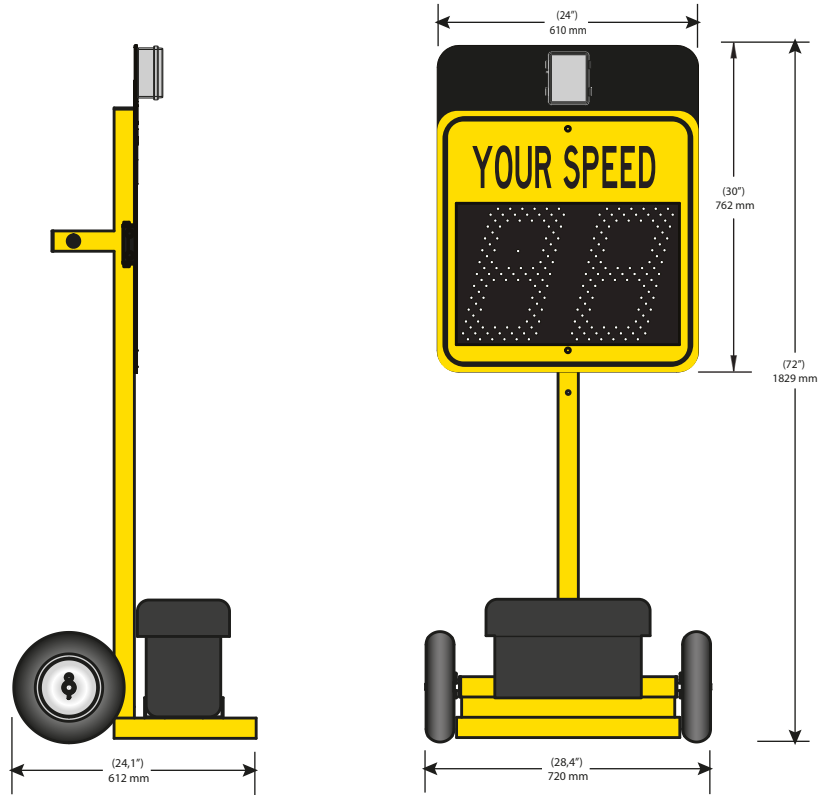

THIN-DOLLY 12C PORTABLE COMPACT RADAR SPEED FEEDBACK SIGN (SCHOOL-INDUSTRIAL-COMMERCIAL)

The THIN-DOLLY portable speed display is a small wheeled trolley equipped with a battery and a speed display. It can be used for school zone industrial and commercial area to slow down traffic. The THIN-DOLLY 12C is extremely easy to use.

GREAT TRAFFIC
CALMING TOOL

INCREASES SAFETY

EASILY MOVED BY A
SINGLE PERSON

THIN LED TRAFFIC SIGN

LED TRAFFIC SIGN

TECHNICAL SPECIFICATIONS OF THE THIN-DOLLY 12C PORTABLE COMPACT RADAR SPEED FEEDBACK SIGN

Materials

Battery housing	Black Polyethylene (PEHD)
Structure	Painted steel powder coated polyester
Structure color	Yellow RAL 1003
Wheels	Pneumatic 254 mm (10")
Hardware	Stainless Steel
Weight	72 lb (33 kg)

Electrical components

Battery	AGM 12V - 110 Ah
Display	THIN-12C
Wall charger	3.5 Amp
Operational temp.	-40 to +65°C (-40 to +149°F)

Product Number	Description	Box : Dimension - Weight	HSS Code
Assembly Kit			
#37399	Dolly mobile driver feedback sign – THIN-12C	32 x 32 x 8 in – 15 lbs	8530.90
Options			
#36431	AGM 12v 110 Ah battery (One)	8 x 16 x 12 in – 50 lbs	N/A